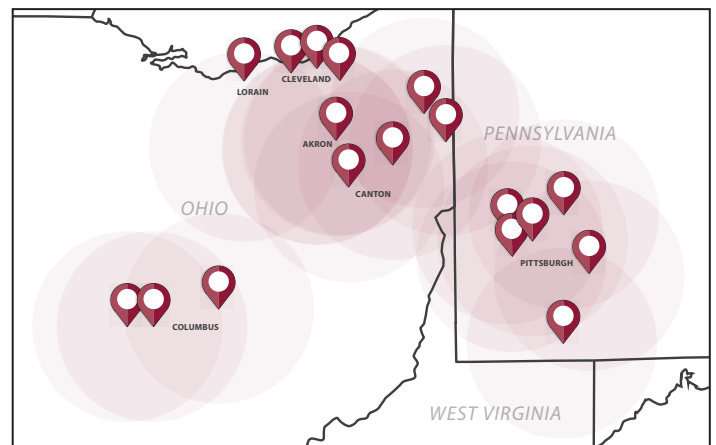

Delivery to Your Shop or Jobsite

Fast delivery with no hassles! Convenience fee applied based on distance.

Has this ever happened to you...

You are in a basement, repairing an air handler and are missing a part to complete the job. You have to stop what you're working on, leave the jobsite, drive to a Famous Supply branch to get the part, drive back, and then complete the job.

Convenience fee applies based on mileage.

[View full service map and branch listings on backside.](#)

*Service available at select Famous Supply branches. See backside for details. Restrictions apply to select products. Convenience fee applies.

FAMOUS *now* SERVICE MAP

Akron 330-434-5194
Bedford Heights 216-285-2900
Bethel Park 412-835-8043
Canton 330-456-4508
Cleveland East 216-881-5700
Cleveland West 216-529-1010

Columbus East 614-294-3500
Columbus West RDC 614-503-0875
Lorain 440-245-6874
Melwood 412-622-8100
New Kensington 724-335-8343
Newark 740-345-9617

North Hills 412-366-3143
Pittsburgh RDC 724-404-4021
Sebring CDC 330-851-4007
Uniontown 724-437-9806
Warren 330-369-2563
Youngstown 234-706-3525

Service available at select Famous Supply branches. Restrictions apply to select products. Convenience fee applies.