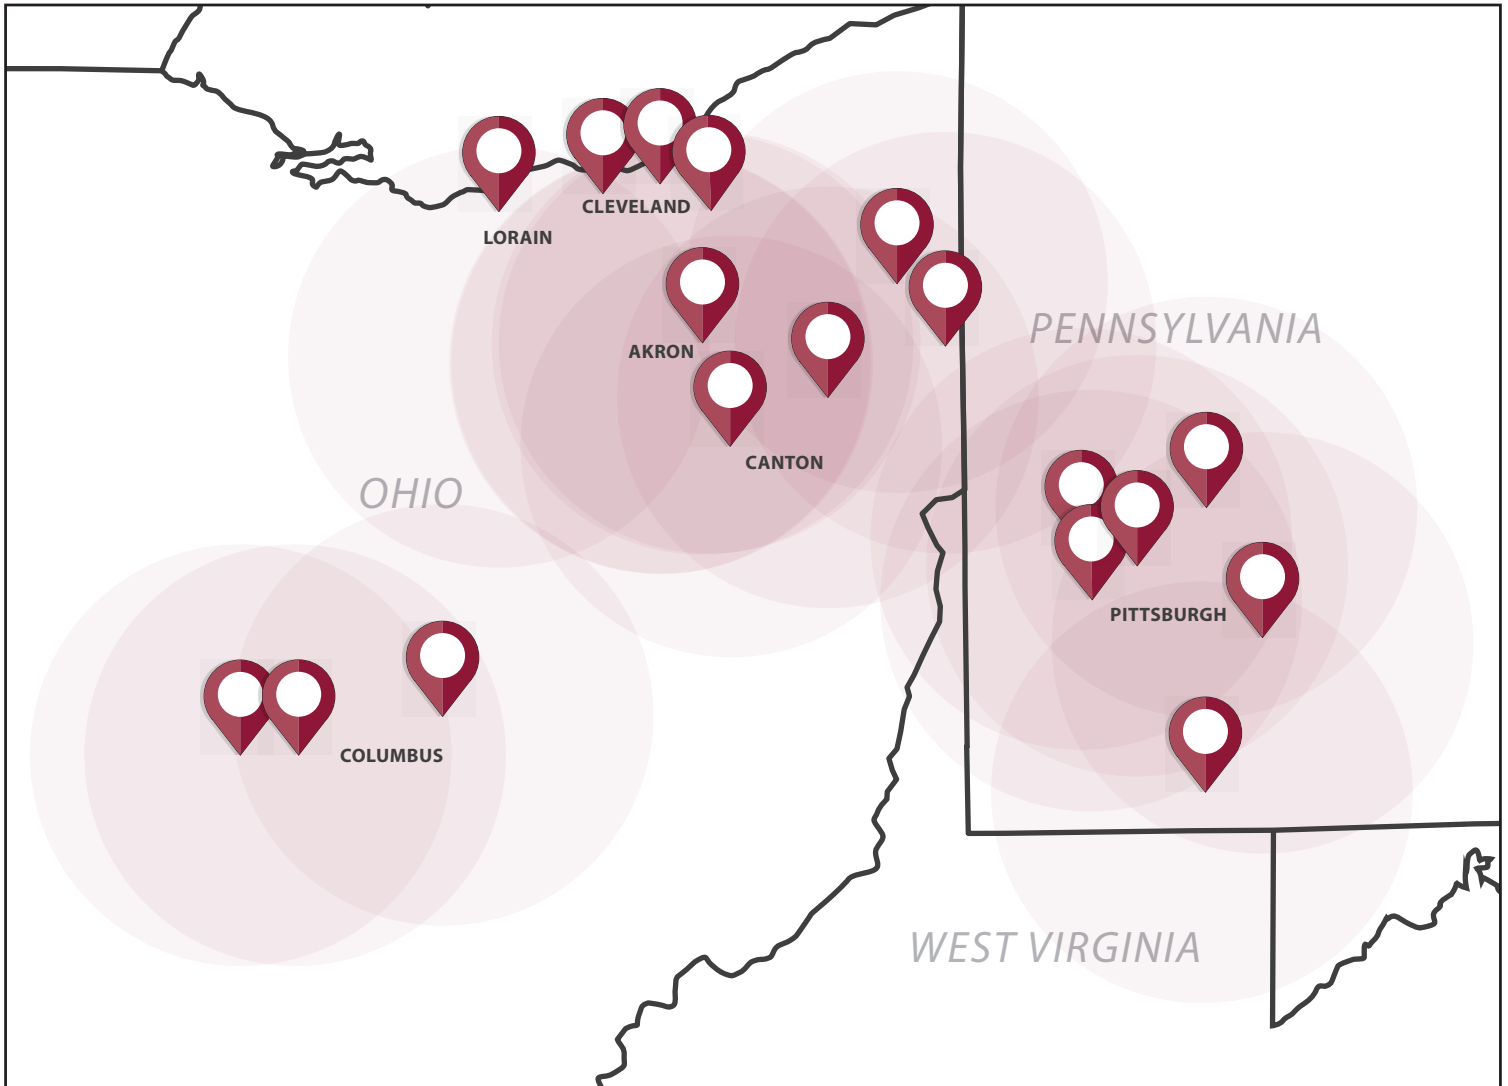

Delivery to Your Shop or Jobsite

Fast delivery with no hassles! Convenience fee applied based on distance.

Has this ever happened to you...

You are in a basement, repairing an air handler and are missing a part to complete the job. You have to stop what you're working on, leave the jobsite, drive to a Famous Supply branch to get the part, drive back, and then complete the job.

Convenience fee applies based on mileage.

[View full service map and branch listings on backside.](#)

*Service available at select Famous Supply branches. See backside for details. Restrictions apply to select products. Convenience fee applies.

FAMOUS *now* SERVICE MAP

Akron 330-434-5194
Bedford Heights 216-285-2900
Bethel Park 412-835-8043
Canton 330-456-4508
Cleveland East 216-881-5700
Cleveland West 216-529-1010

Columbus East 614-294-3500
Columbus West RDC 614-503-0875
Lorain 440-245-6874
Melwood 412-622-8100
New Kensington 724-335-8343
Newark 740-345-9617

North Hills 412-366-3143
Pittsburgh RDC 724-404-4021
Sebring CDC 330-851-4007
Uniontown 724-437-9806
Warren 330-369-2563
Youngstown 234-706-3525

Service available at select Famous Supply branches. Restrictions apply to select products. Convenience fee applies.